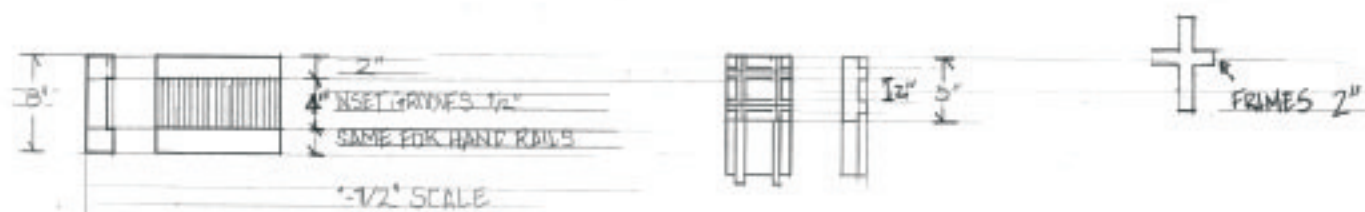

ENVIRONMENT

THEATRICAL SET DESIGN
 Painting Churches
 Ground Plan
 Scale: 1/2"=1'-0"

Brian Oakley
 art and illustration

brian@brianoakleyart.com
 brianoakleyart.com

PRODUCTION DESIGN

THEATRICAL SET DESIGN
 Painting Churches
 Wall Elevation
 Scale: 1/2"=1'-0"

THEATRICAL SET DESIGN

Painting Churches

Section

Scale: 1/2"=1'-0"

Brian Oakley
art and illustration

brian@brianoakleyart.com
brianoakleyart.com

PRODUCTION DESIGN

Brian Oakley
art and illustration