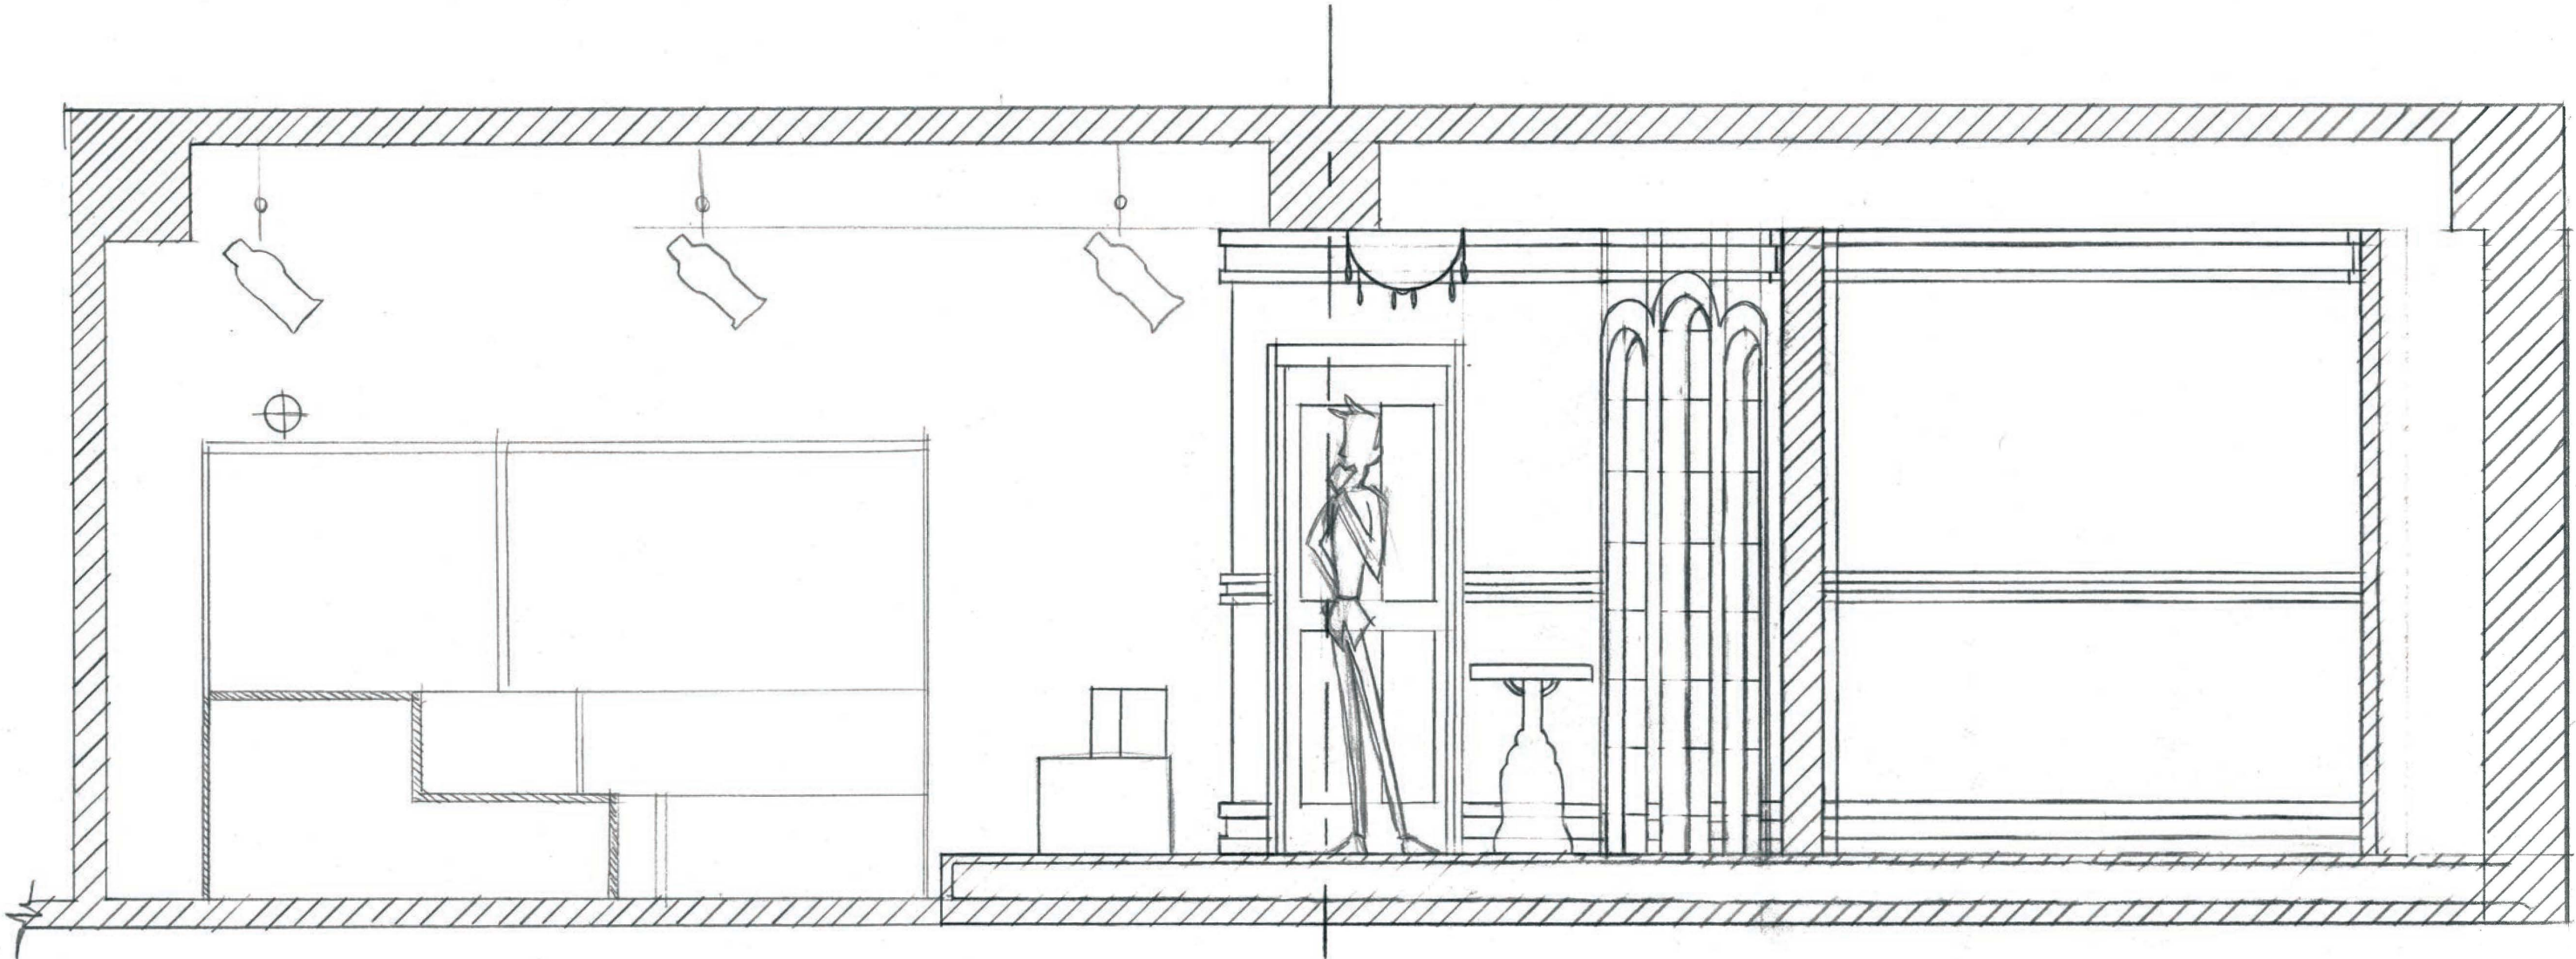

ENVIRONMENT

THEATRICAL SET DESIGN
 Painting Churches
 Ground Plan
 Scale: 1/2"=1'-0"

Brian Oakley
 art and illustration

brian@brianoakleyart.com
 brianoakleyart.com

PRODUCTION DESIGN

THEATRICAL SET DESIGN
 Painting Churches
 Wall Elevation
 Scale: 1/2"=1'-0"

THEATRICAL SET DESIGN

Painting Churches

Section

Scale: 1/2"=1'-0"

Brian Oakley
art and illustration

brian@brianoakleyart.com
brianoakleyart.com

PRODUCTION DESIGN

Brian Oakley
art and illustration