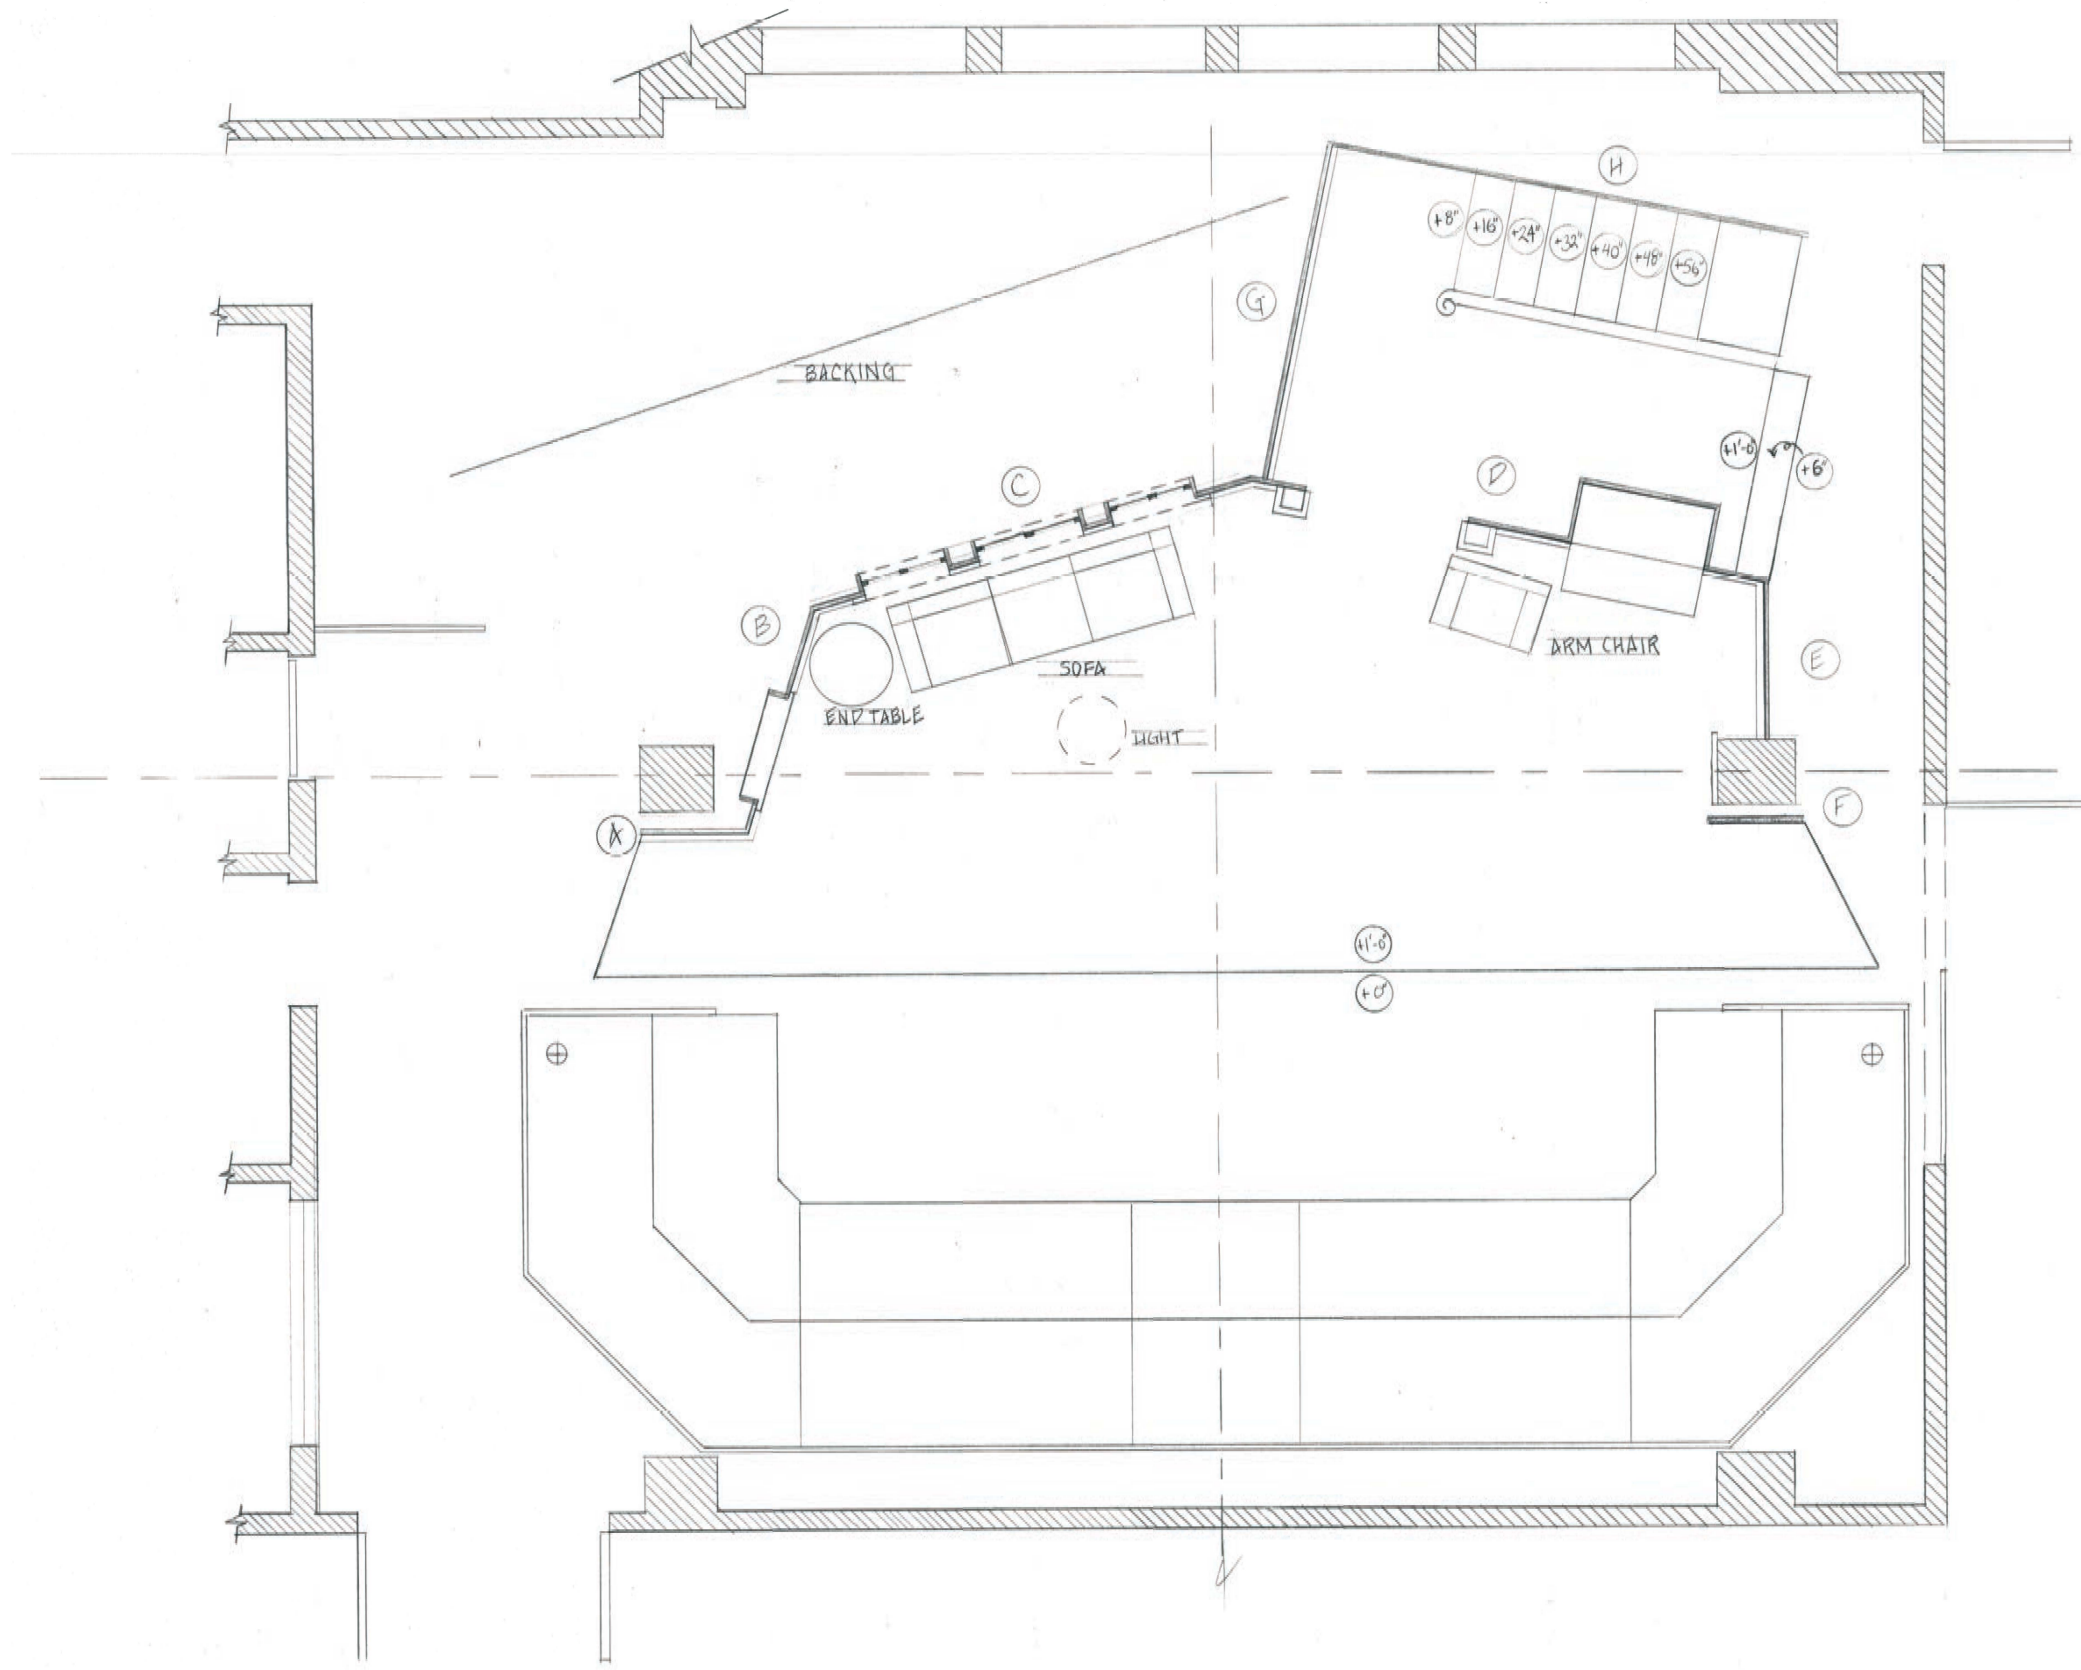

ENVIRONMENT

THEATRICAL SET DESIGN
 Painting Churches
 Ground Plan
 Scale: 1/2"=1'-0"

Brian Oakley
 art and illustration

brian@brianoakleyart.com
 brianoakleyart.com

PRODUCTION DESIGN

THEATRICAL SET DESIGN
 Painting Churches
 Wall Elevation
 Scale: 1/2"=1'-0"

THEATRICAL SET DESIGN

Painting Churches

Section

Scale: 1/2"=1'-0"

Brian Oakley
art and illustration

brian@brianoakleyart.com
brianoakleyart.com

PRODUCTION DESIGN

Brian Oakley
art and illustration