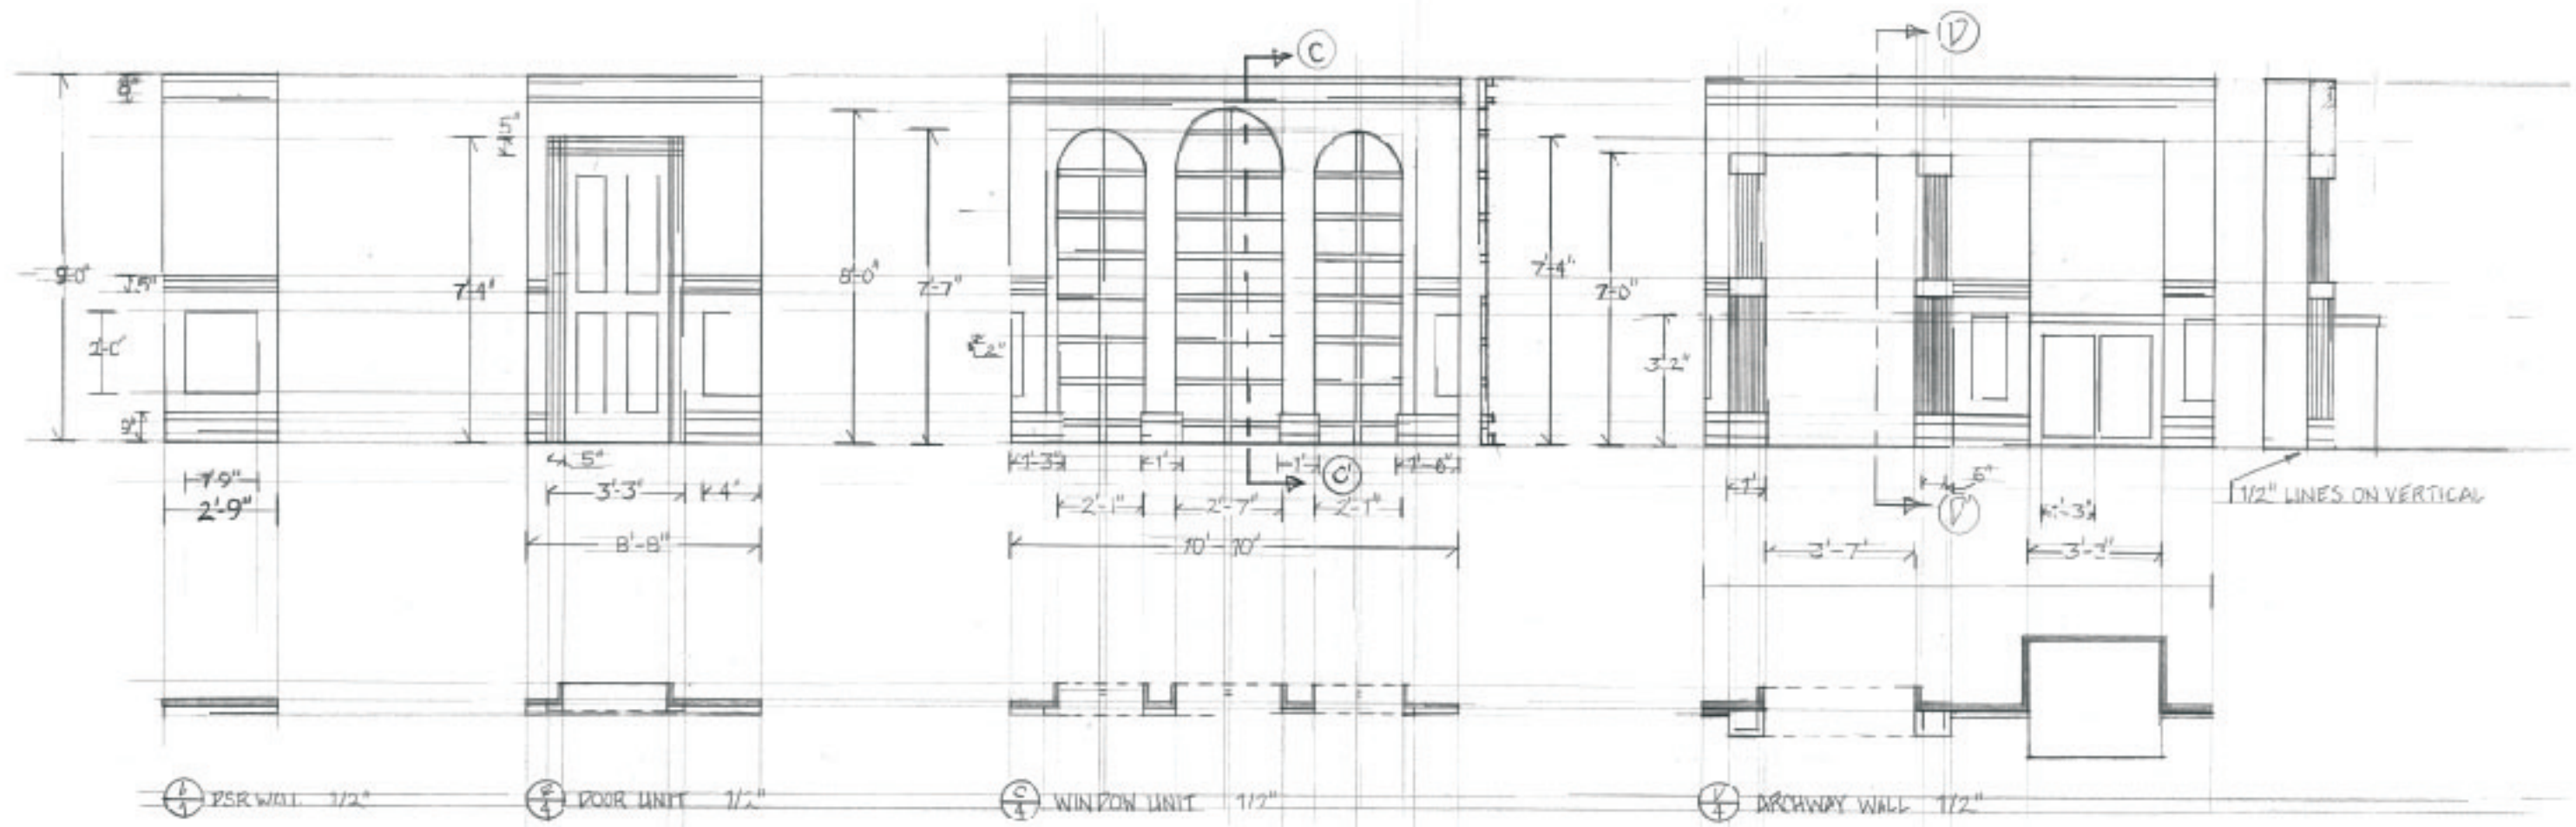

ENVIRONMENT

THEATRICAL SET DESIGN
 Painting Churches
 Ground Plan
 Scale: 1/2"=1'-0"

Brian Oakley
 art and illustration

brian@brianoakleyart.com
 brianoakleyart.com

PRODUCTION DESIGN

THEATRICAL SET DESIGN
 Painting Churches
 Wall Elevation
 Scale: 1/2"=1'-0"

THEATRICAL SET DESIGN

Painting Churches

Section

Scale: 1/2"=1'-0"

Brian Oakley
art and illustration

brian@brianoakleyart.com
brianoakleyart.com

PRODUCTION DESIGN

Brian Oakley
art and illustration