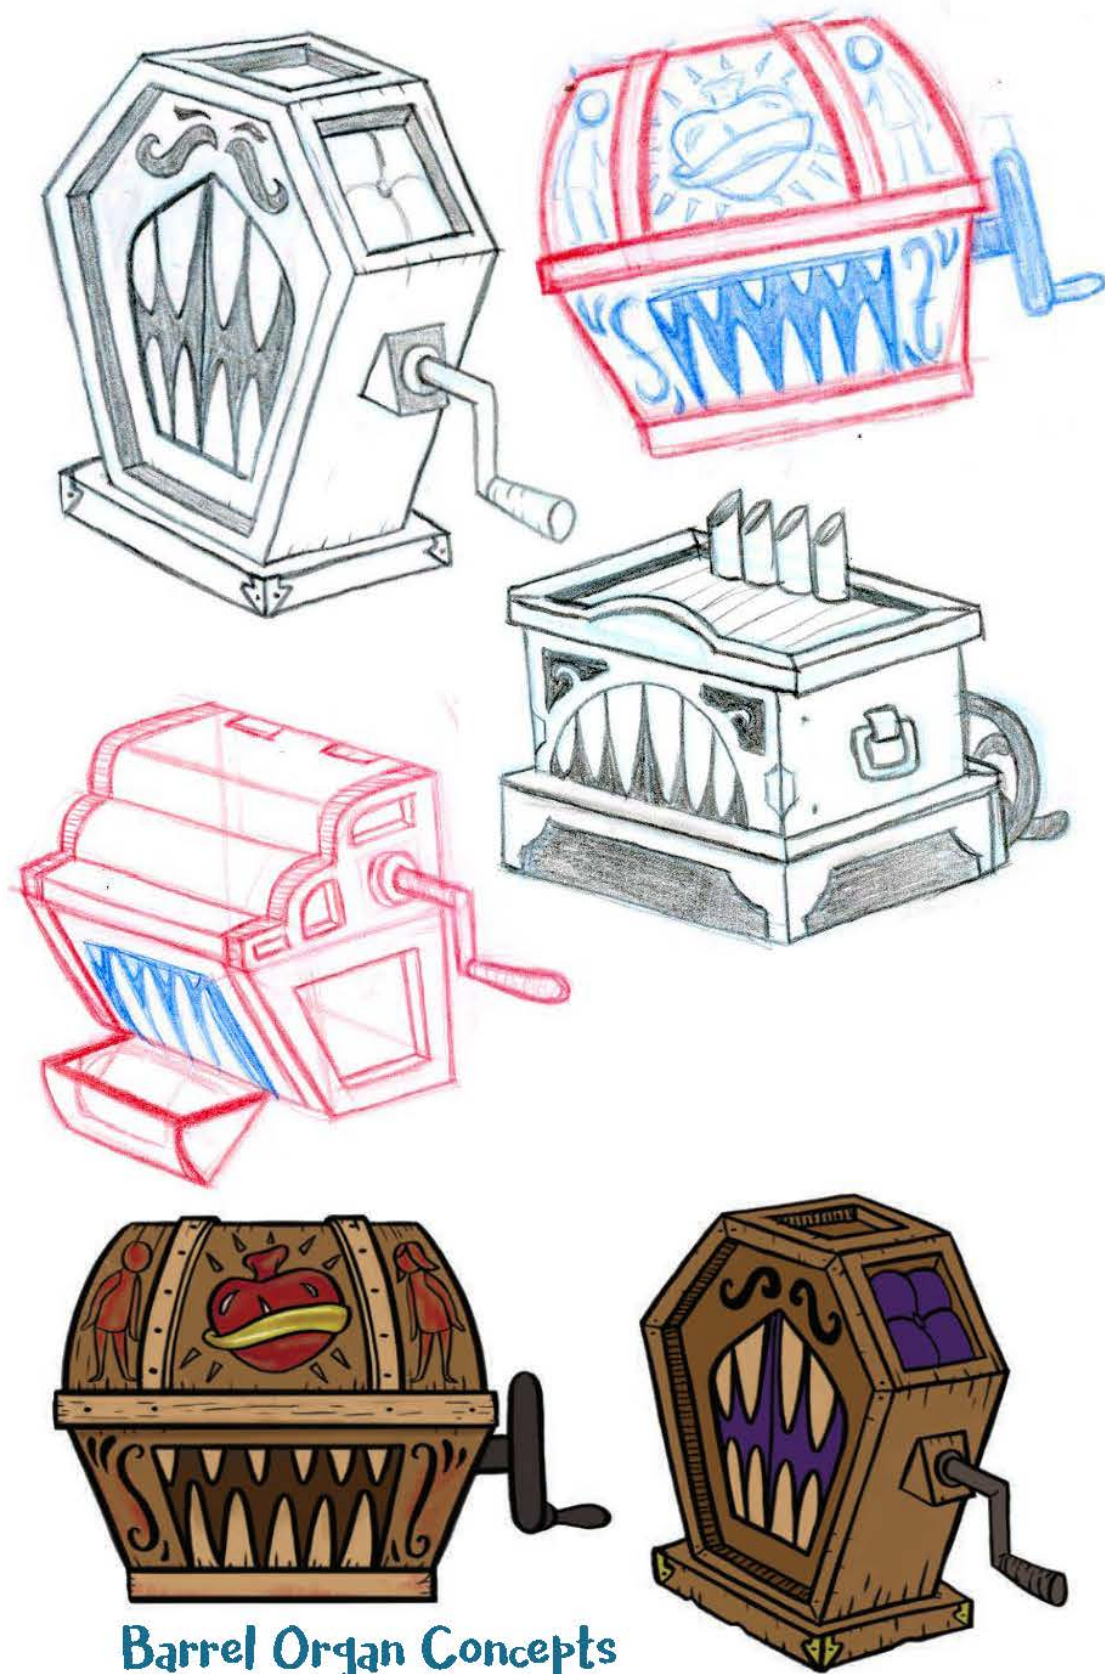

DAILY GRIND
Travis

Brian Oakley
art and illustration

brian@brianoakleyart.com
brianoakleyart.com

ENVIRONMENT AND PROPS