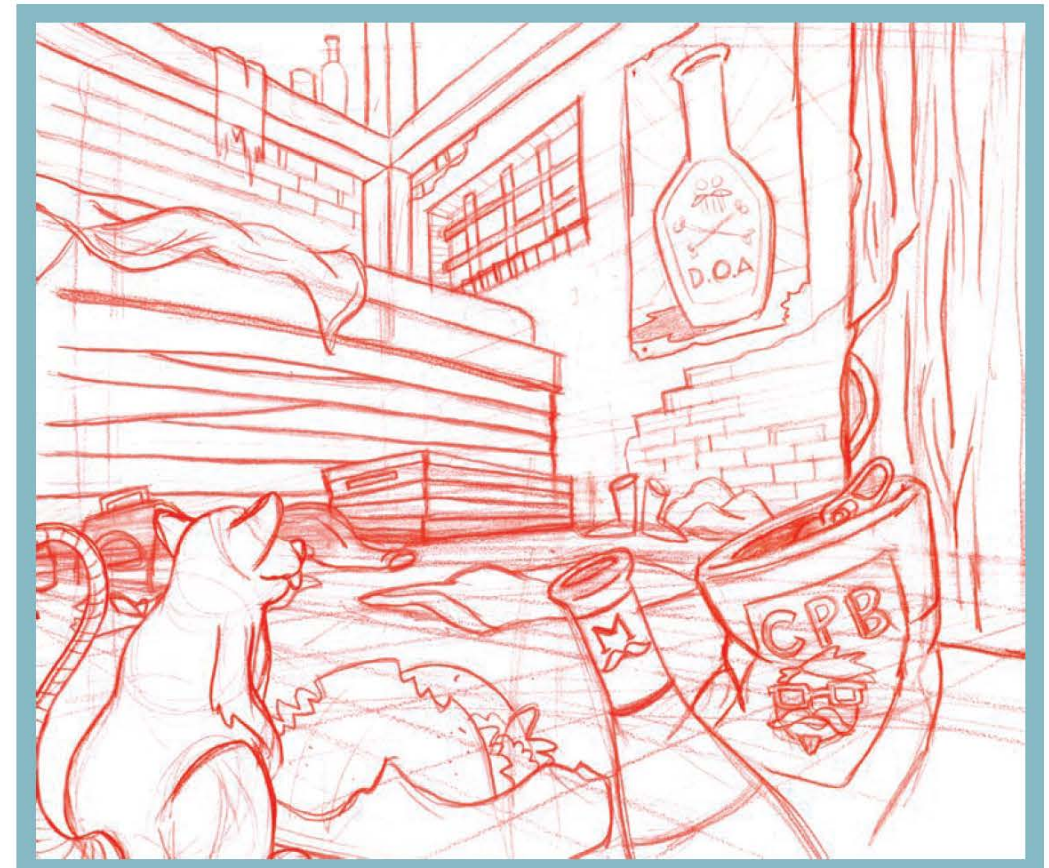

ENVIRONMENT DESIGN

Left:
Early thumbnail sketch for Kirby's Koffee.
3D Mock-up of the Environment.
Kirby's Koffee Logo.

Above Right:
More detail with color exploration.

Brian Oakley
art and illustration

brian@brianoakleyart.com
brianoakleyart.com

ENVIRONMENT DESIGN

Loft Design and Color Concept

Concept for the loft of one of the main characters in the series Daily Grind.

Logo Concept

Brian Oakley
art and illustration

brian@brianoakleyart.com
brianoakleyart.com