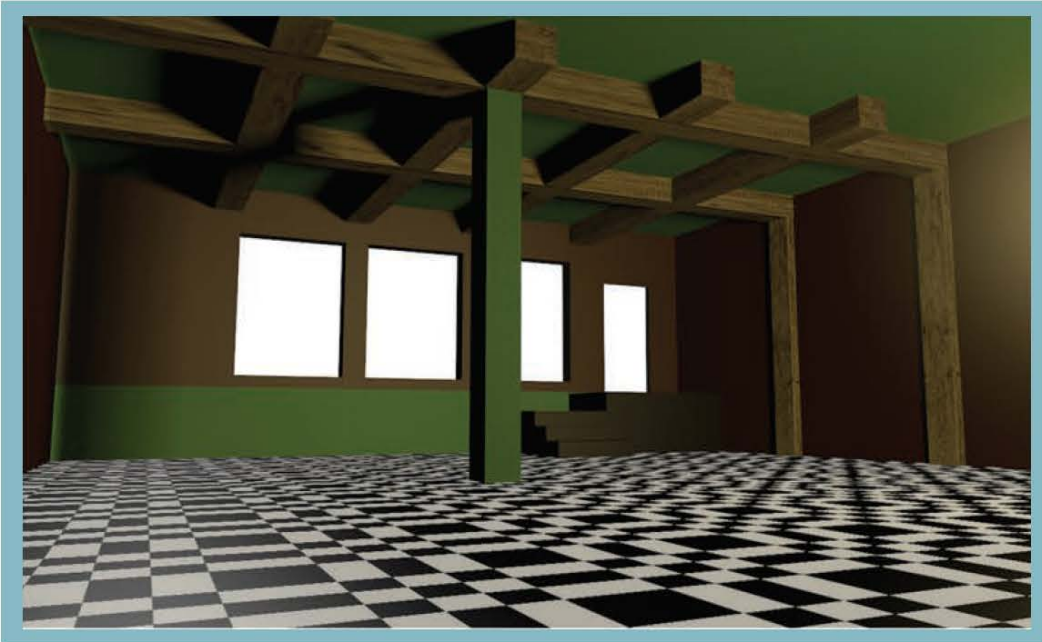

Left:
Early thumbnail sketch for Kirby's Koffee.
3D Mock-up of the Environment.
Kirby's Koffee Logo.

Above Right:
More detail with color exploration.

Brian Oakley
art and illustration

brian@brianoakleyart.com
brianoakleyart.com

ENVIRONMENT DESIGN