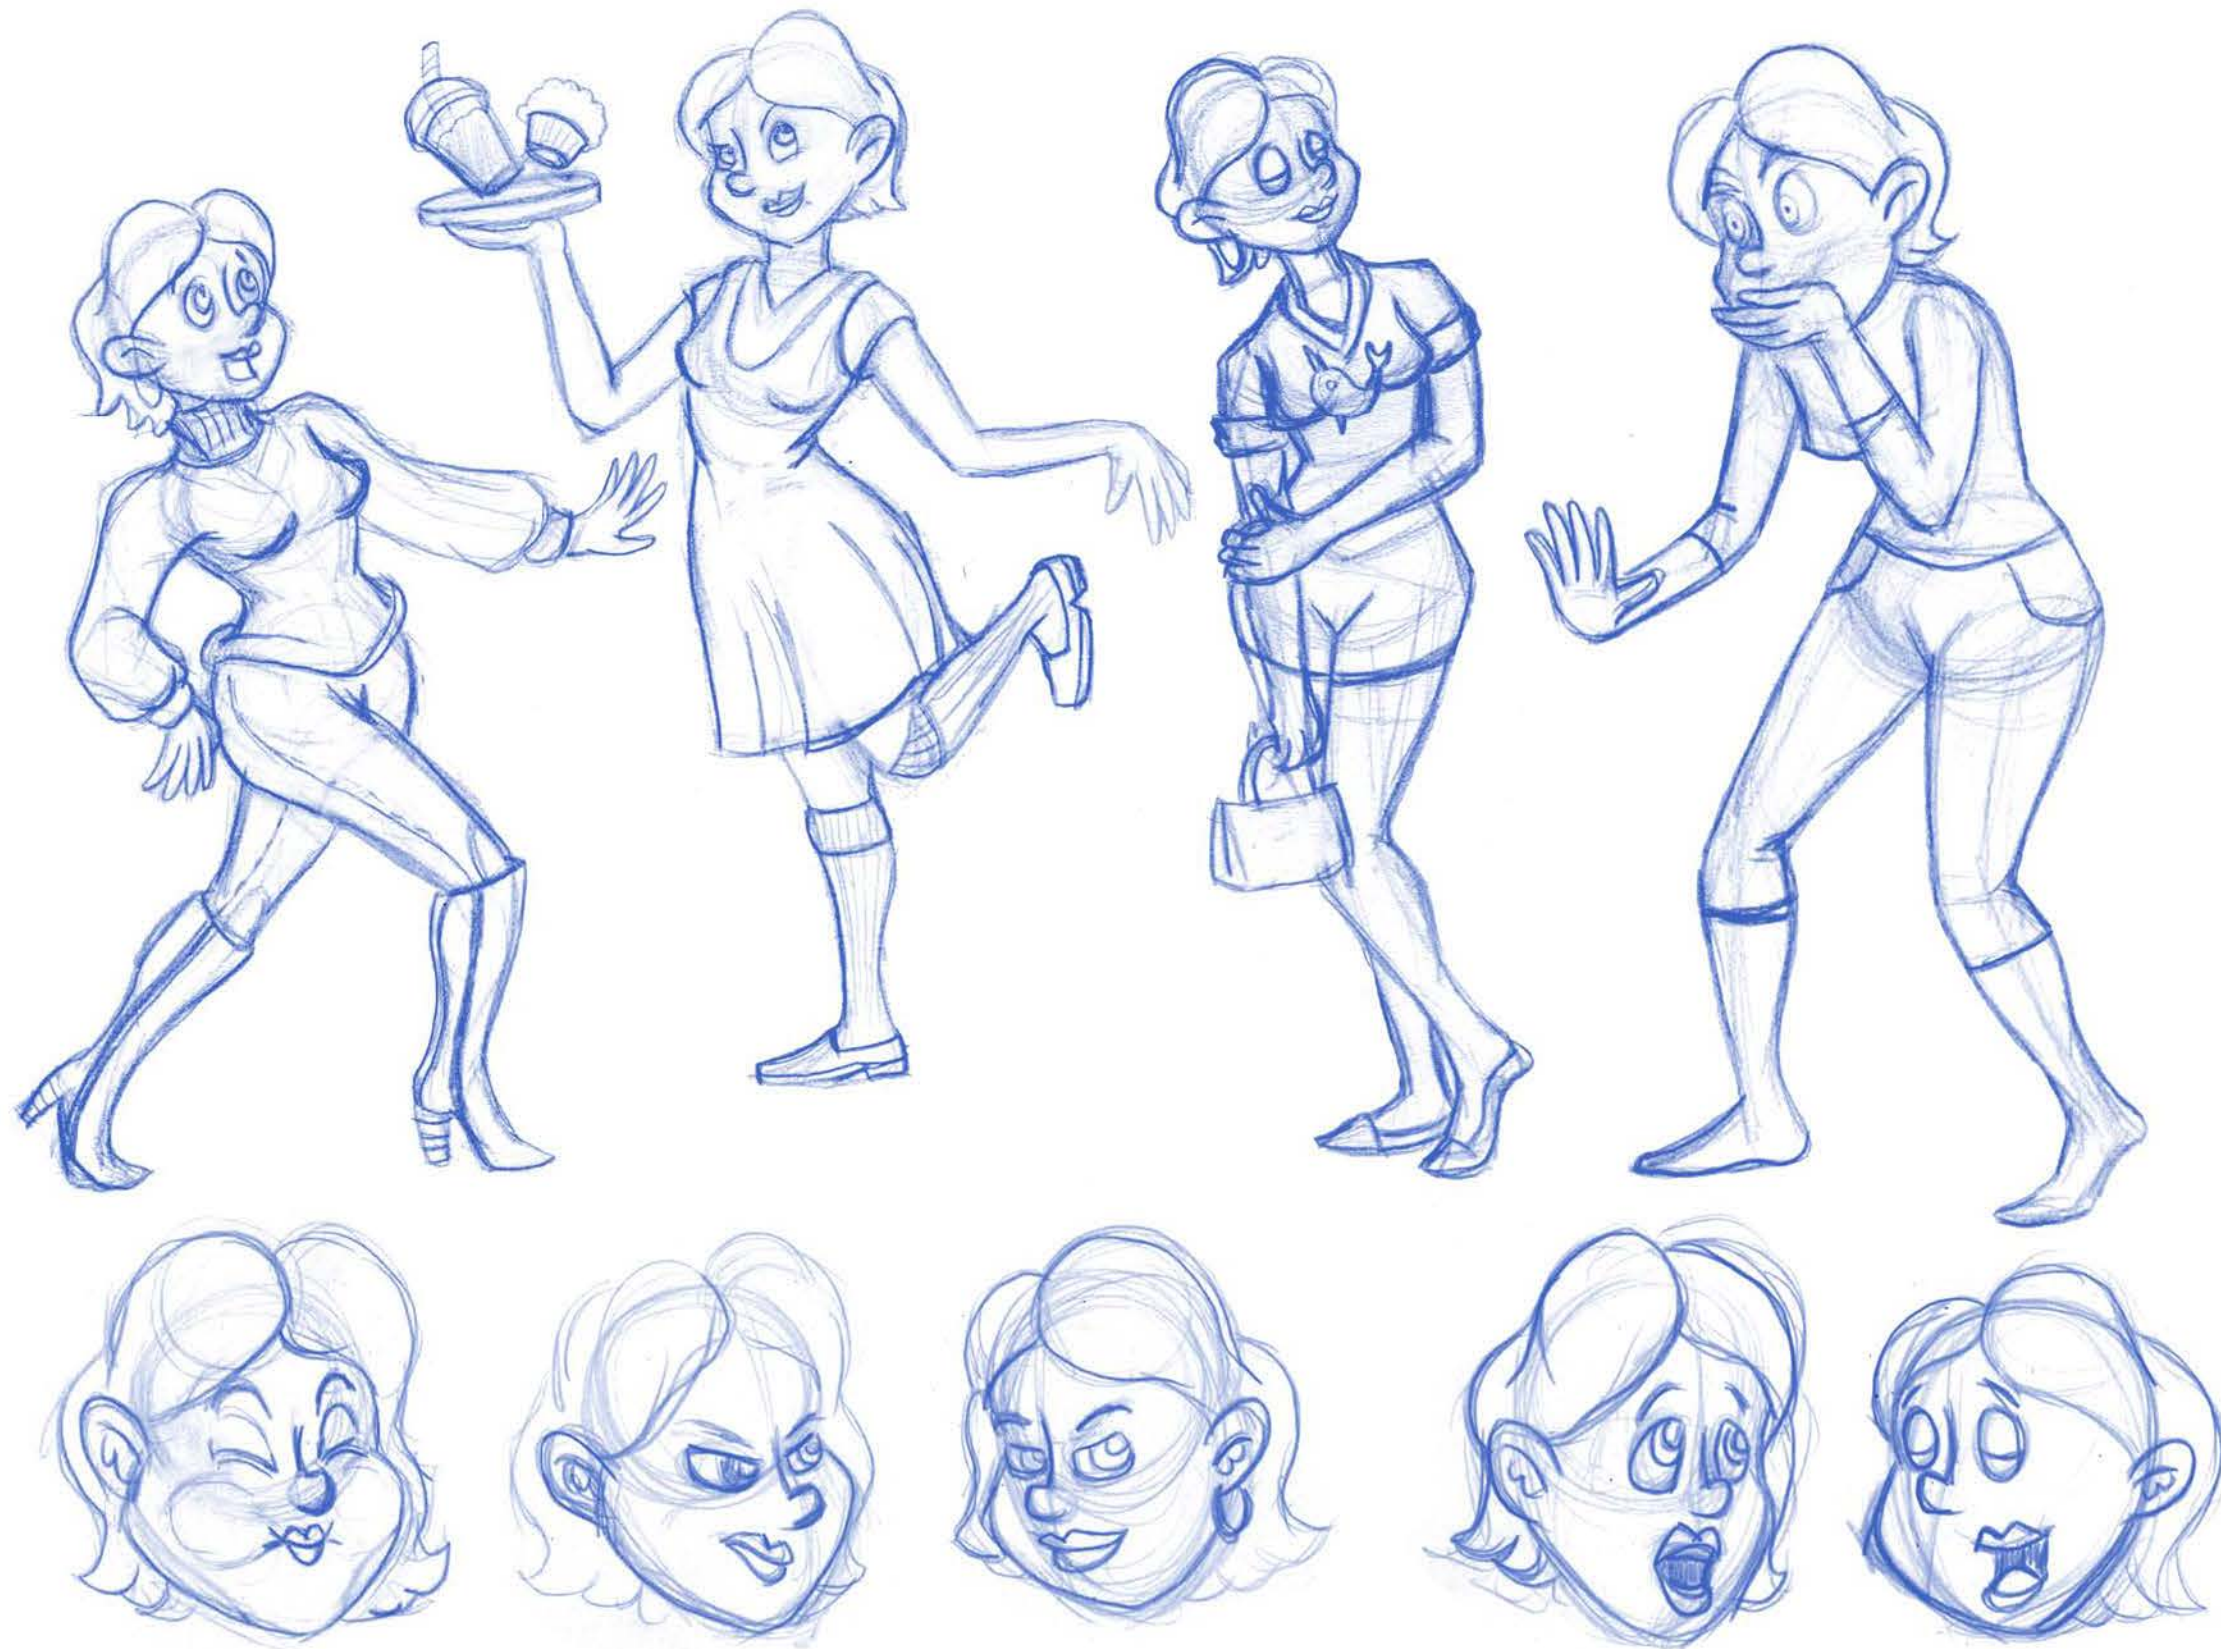

DAILY GRIND
Brit

Brian Oakley
art and illustration

brian@brianoakleyart.com
brianoakleyart.com

CHARACTER DESIGN