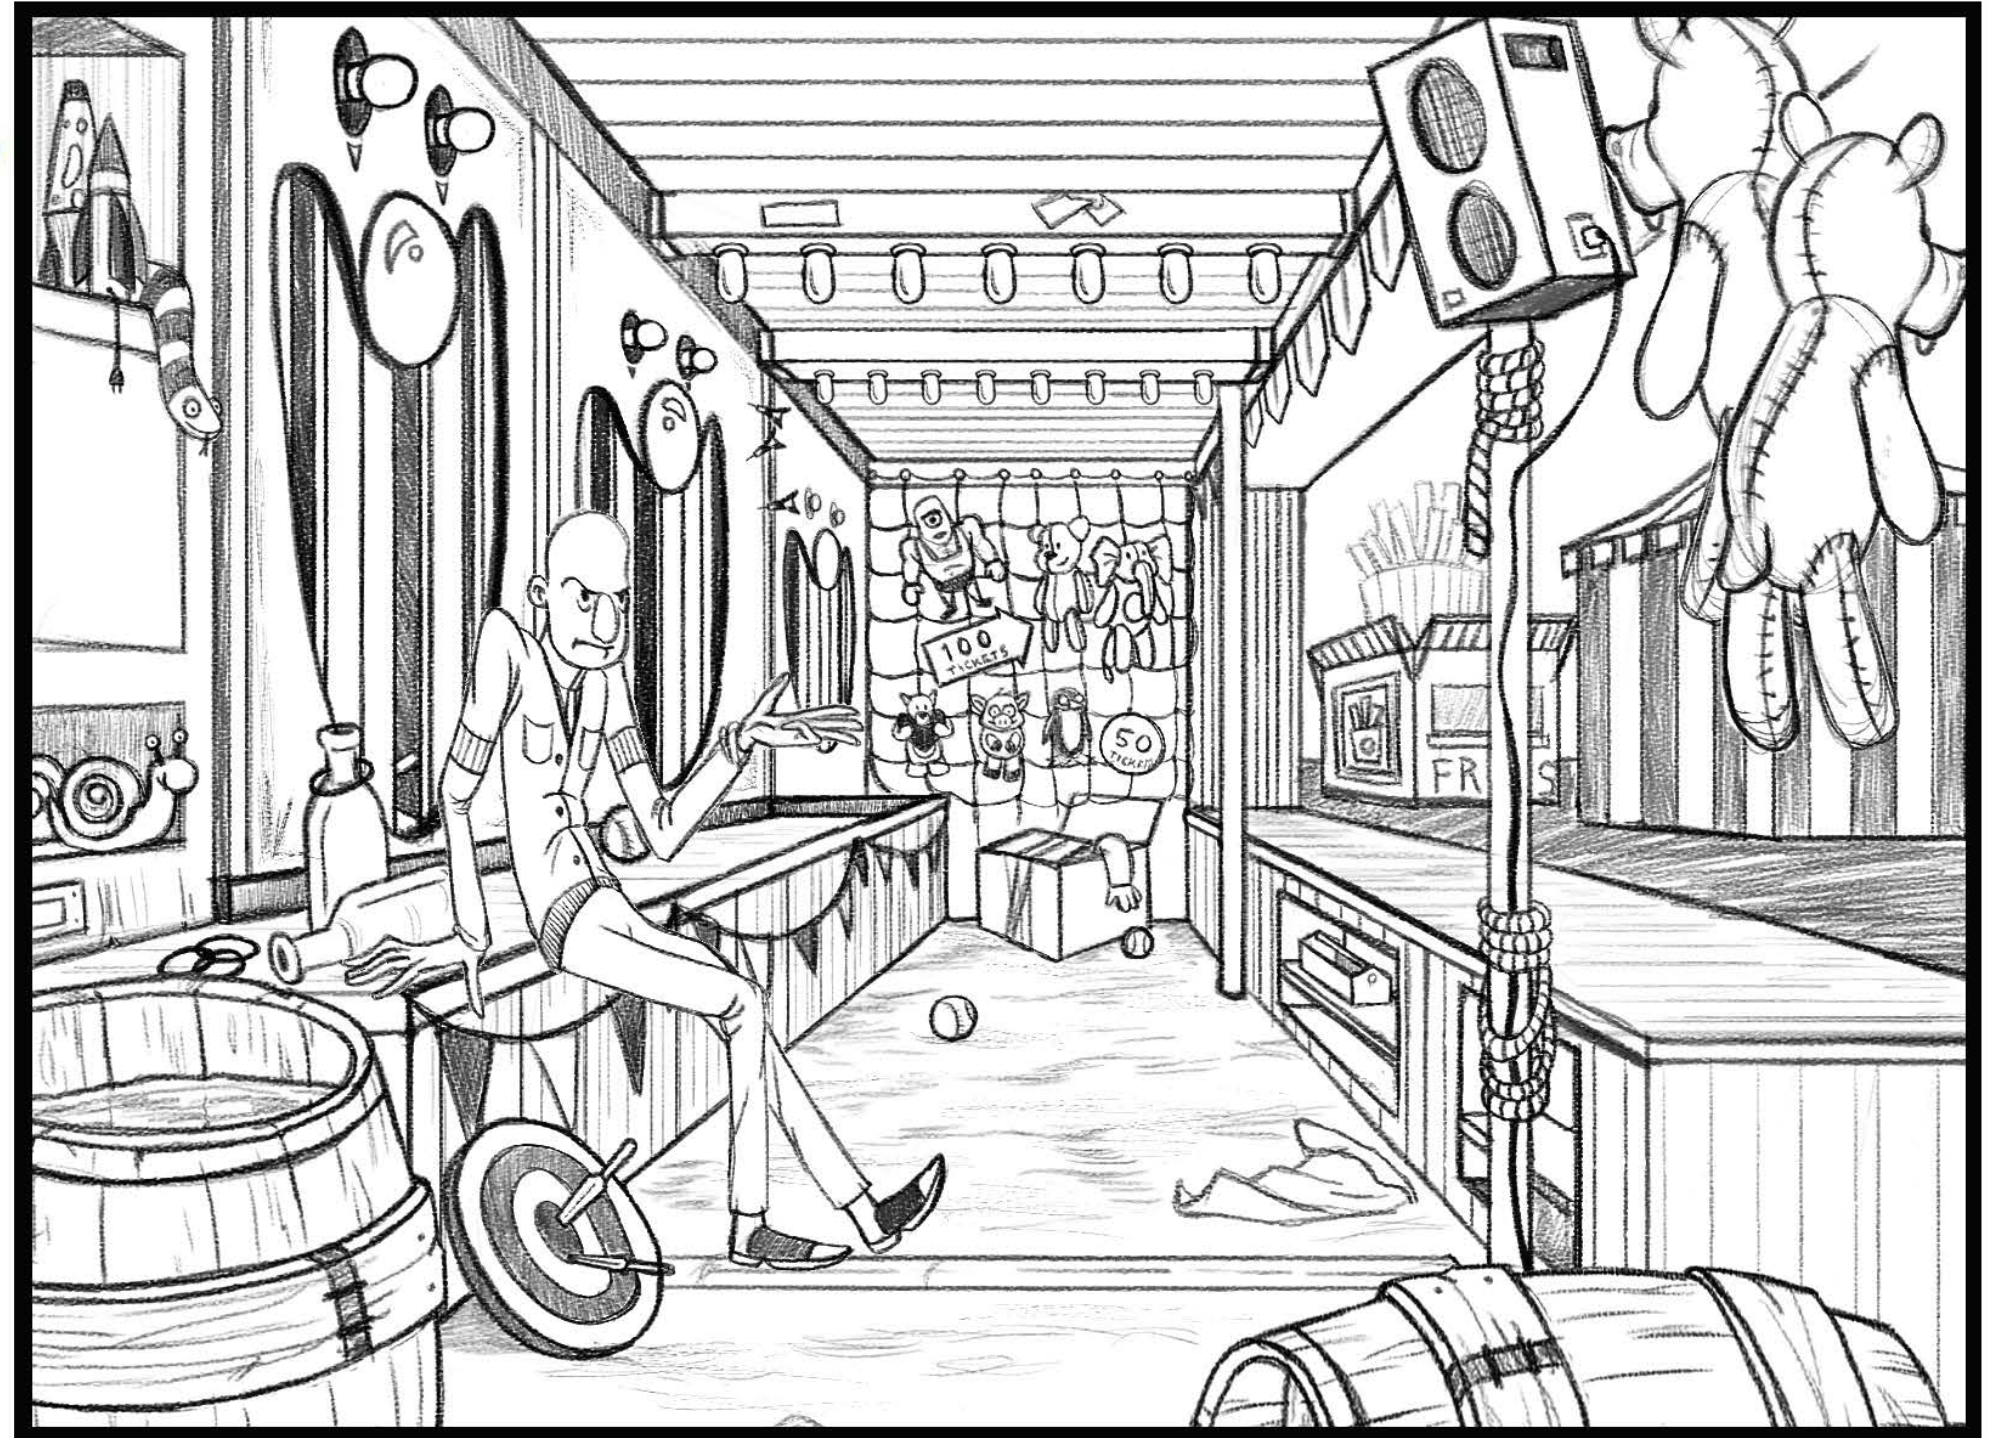

Brian Oakley
art and illustration

brian@brianoakleyart.com
brianoakleyart.com

ENVIRONMENT AND PROPS